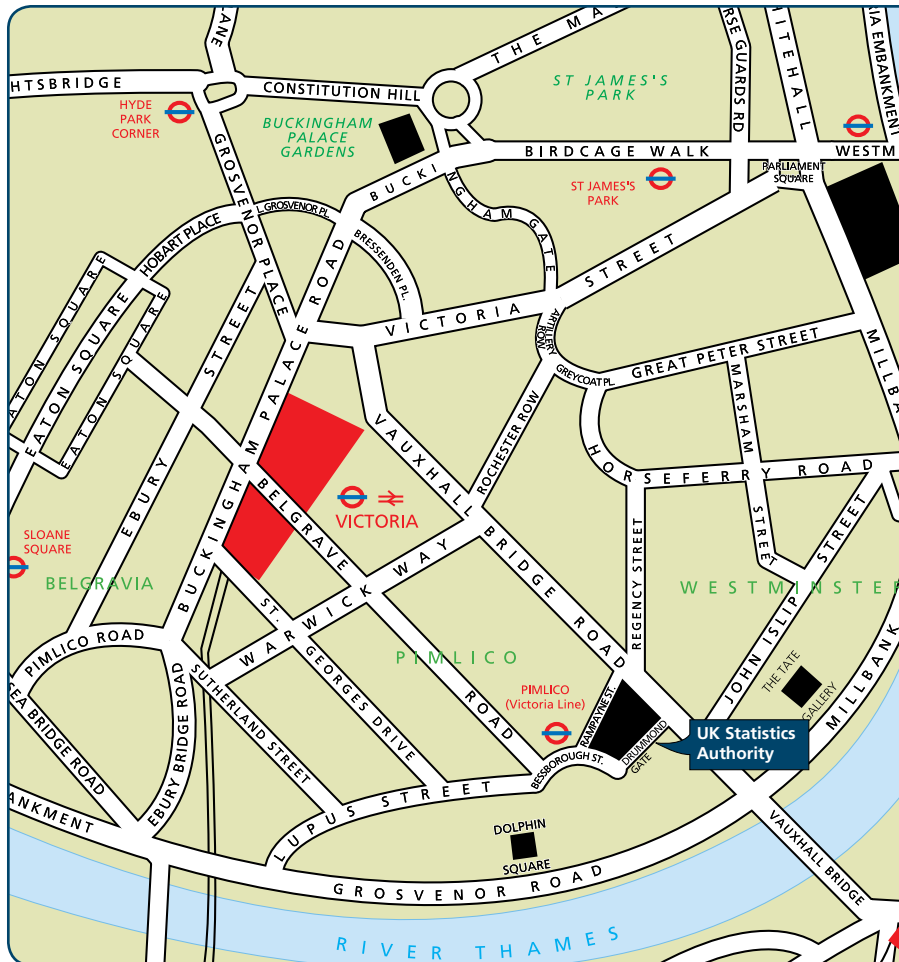

# London

### By road

The office stands on the corner of Vauxhall Bridge Road and Drummond Gate.

### By bus

Numerous bus routes run past the office, including the C10, 2, 185, 436, 360 and 36.

The office is situated in Pimlico, close to the Thames Embankment, Westminster Abbey and the Houses of Parliament. There are numerous restaurants, shops and theatres nearby, while major shopping and entertainment areas such as Oxford Circus and Covent Garden are also within easy reach.