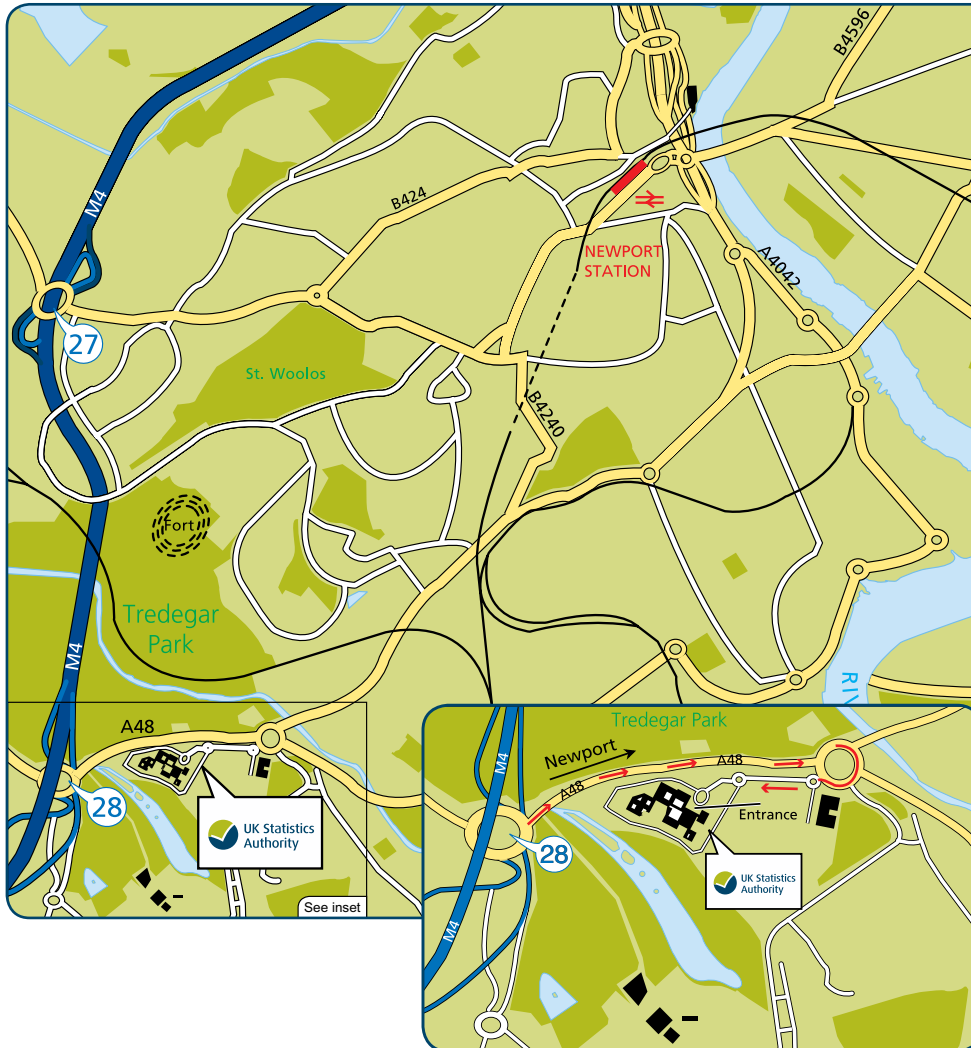

Newport

How to find us

By road

Leave the M4 motorway at Junction 28. At the roundabout, take the exit signposted 'A48 Newport'. At the next roundabout, take the fourth exit.

By rail

The nearest railway station is Newport. Taxis are available outside the station.

By bus

Service 30, 31A/C, 37, X15 and X18 from Newport bus station to Tredegar Park.

Our Newport site is about two miles outside Newport city centre, set in pleasant surroundings next to Tredegar House and park. Newport is one of the newest cities in the UK and a gateway to South Wales.

Edinburgh

23 Walker Street,
Edinburgh EH3 7HX

Titchfield

Segensworth Road,
Titchfield, Fareham PO15 5RR